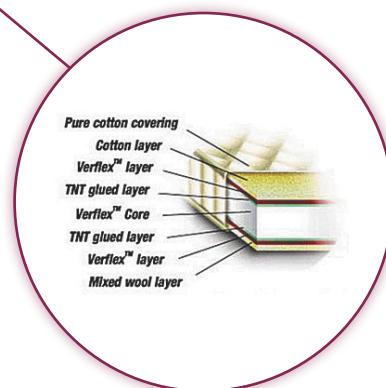

Its unique design allows an even air flow through the mattress that prevents the build up of moisture, leading to a better night's sleep.

Normal Mattress

Waterlattice

A normal mattress progressively loses its original elasticity resulting in deteriorating posture of the body during rest.

The internal structure of WATERLATTEX allows the body to retain a correct & comfortable posture.

The Waterlattice's elasticity and the way it fits comfortably to the body, promotes relaxation of the muscles and good circulation. Breathing naturally helps prevent the build up of heat and moisture commonly associated with traditional foam mattresses.

GOOD REASONS TO BUY A DUETTO

- Dual Visco Memory foam layers
- Orthopaedic
- Ecological
- Anti-Dust mite
- Breathes naturally
- Hypo-allergenic
- Recyclable
- 8 year warranty

Orthosoft

With a pure cotton summer side and a mixed wool winter side covering, the Orthosoft has a softer core for comfort. Made of micro-cells connected to one another, the Orthosoft breathes naturally and is extremely hygienic.