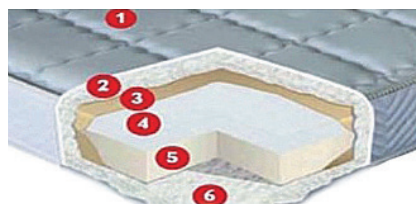

The internal structure of WATERLATTEX allows the body to retain a correct & comfortable posture.

The Waterlattice's elasticity and the way it fits comfortably to the body, promotes relaxation of the muscles and good circulation. Breathing naturally helps prevent the build up of heat and moisture commonly associated with traditional foam mattresses.

GOOD REASONS TO BUY A DUETTO

- Dual Visco Memory foam layers
- Orthopaedic
- Ecological
- Anti-Dust mite
- Breathes naturally
- Hypo-allergenic
- Recyclable
- 8 year warranty

Orthosoft

With a pure cotton summer side and a mixed wool winter side covering, the Orthosoft has a softer core for comfort. Made of micro-cells connected to one another, the Orthosoft breathes naturally and is extremely hygienic.

Duetto

The Duetto is an orthopaedic comfort mattress constructed using layers of pressure responsive memory foam. The thin top layer gives a luxurious, soft surface on top of the main responsive layer which adjusts to your profile to provide the ultimate in sleeping comfort.