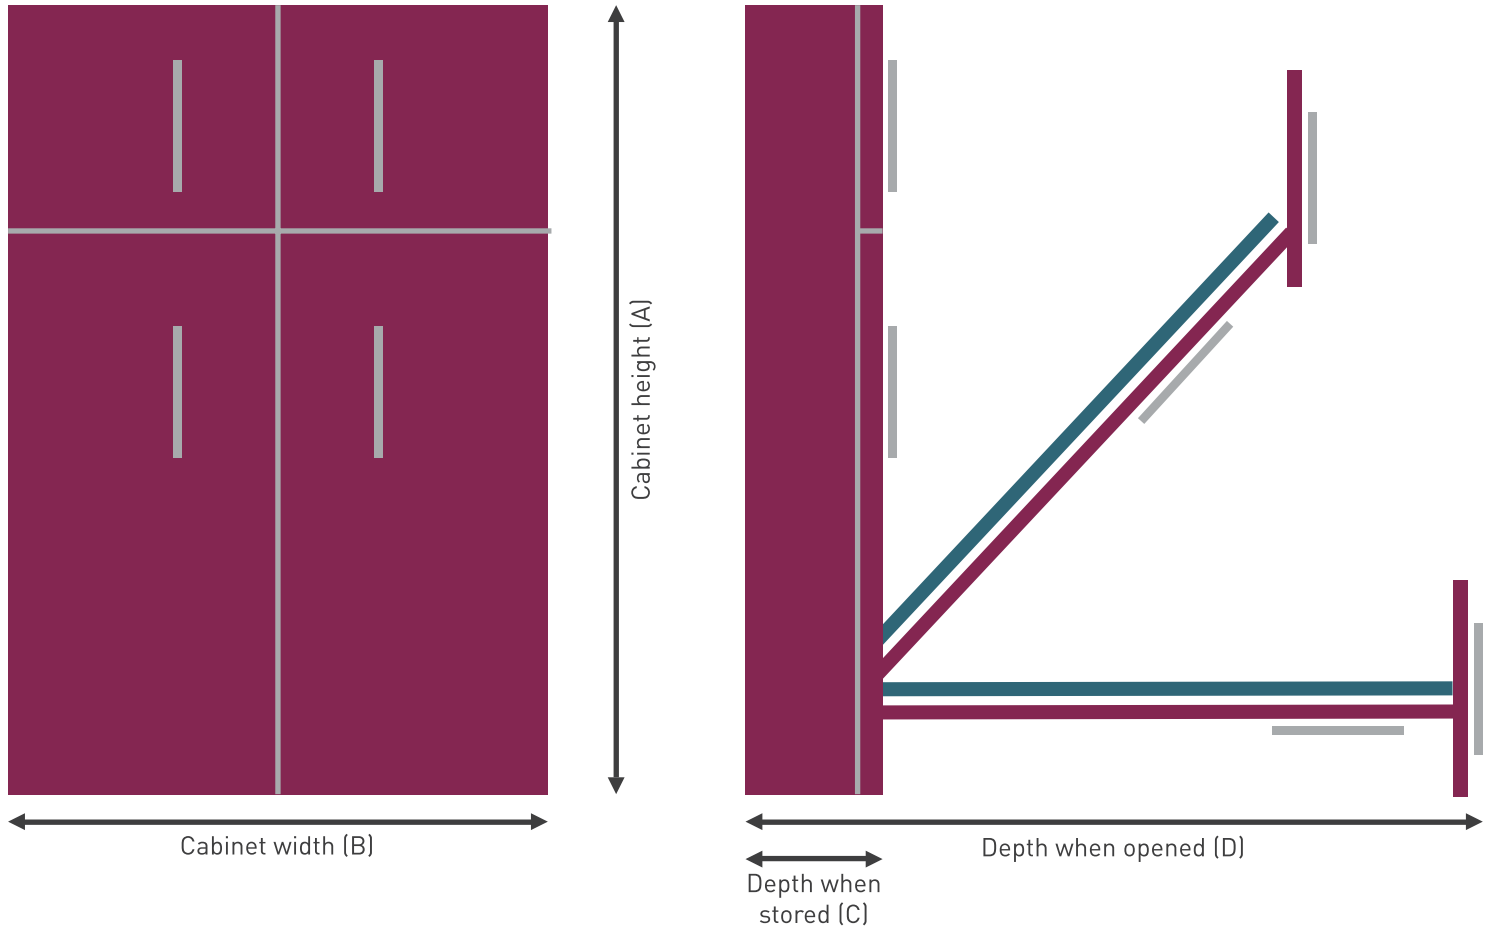

HIDEAWAY BED SPECIFICATIONS

	3' (90 X 190CM) SINGLE	4'6" (140 X 190CM) DOUBLE	5' (150 X 200CM) KING
The Hideaway Bed	A = 226cm	A = 226cm	A = 226cm
	B = 100cm	B = 150cm	B = 160cm
	C = 53cm	C = 53cm	C = 53cm
	D = 231cm	D = 231cm	D = 231cm

Compatible Mattresses

Most mattresses are compatible with the Hideaway Bed as the sprung counter-balance mechanism can be adjusted to compensate for different mattress weights.

Orthosoft Mattress	Y	Y	Y
Memory Duetto Mattress	Y	Y	Y
Waterlattice Mattress	Y	Y	Y

Technical changes accepted, all dimensions are approximate values. Small deviations, either constructive or technical might occur. Hideaway Beds Ltd, make no warranties, express, implied or statutory as to the information in this document. O&OE.