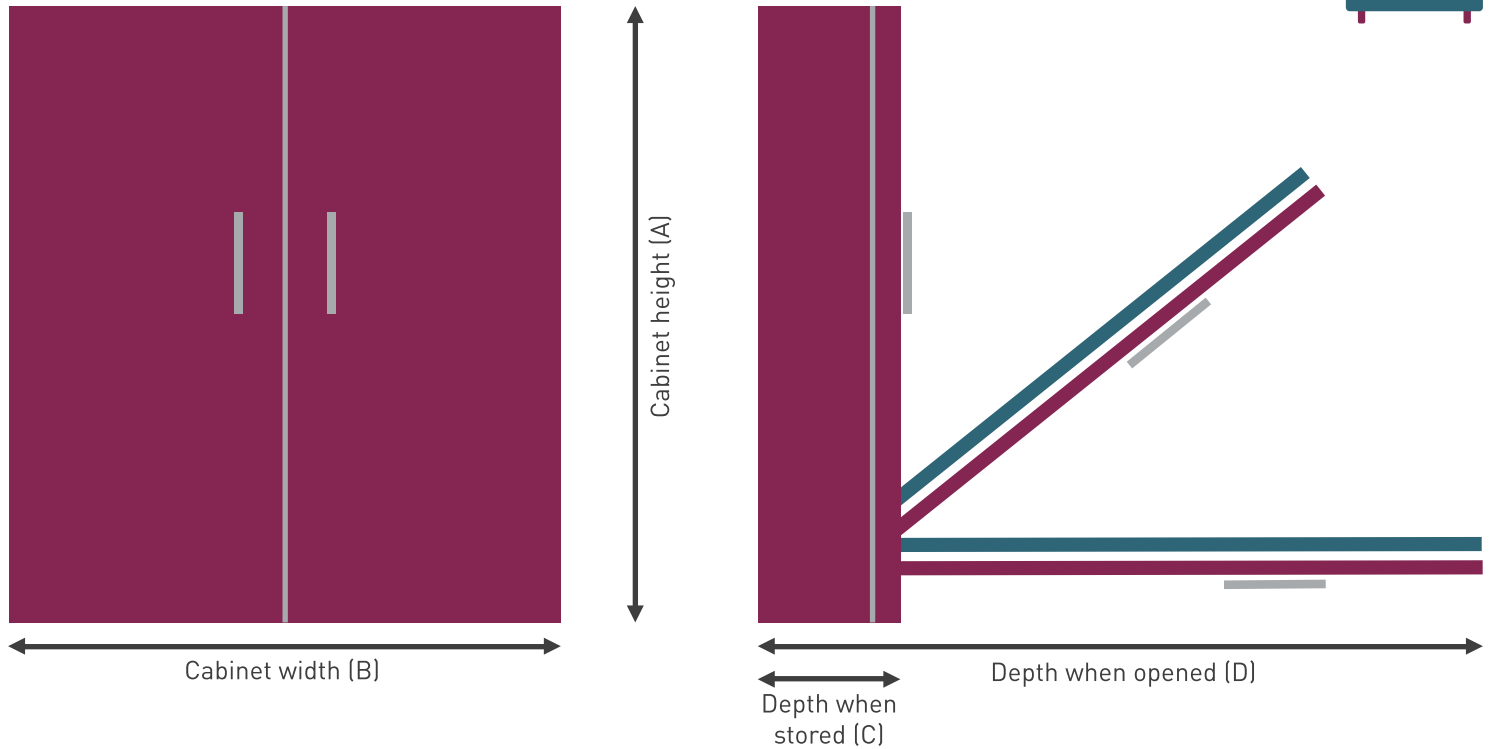

# THE ALPHA BED™ SPECIFICATIONS

	3' (97 X 190CM) SINGLE	4'6" (140 X 190CM) DOUBLE	5' (150 X 200CM) KING
<b>Alpha Bed™ Vertical</b>	A = 212cm	A = 212cm	A = 225cm
	B = 113cm	B = 151cm	B = 166cm
	C = 41cm	C = 41cm	C = 41cm
	D = 215cm	D = 215cm	D = 227cm
<b>Alpha Bed™ Horizontal</b>	A = 121cm	A = 160cm	A = 175cm
	B = 203cm	B = 203cm	B = 216cm
	C = 41cm	C = 41cm	C = 41cm
	D = 125cm	D = 163cm	D = 178cm