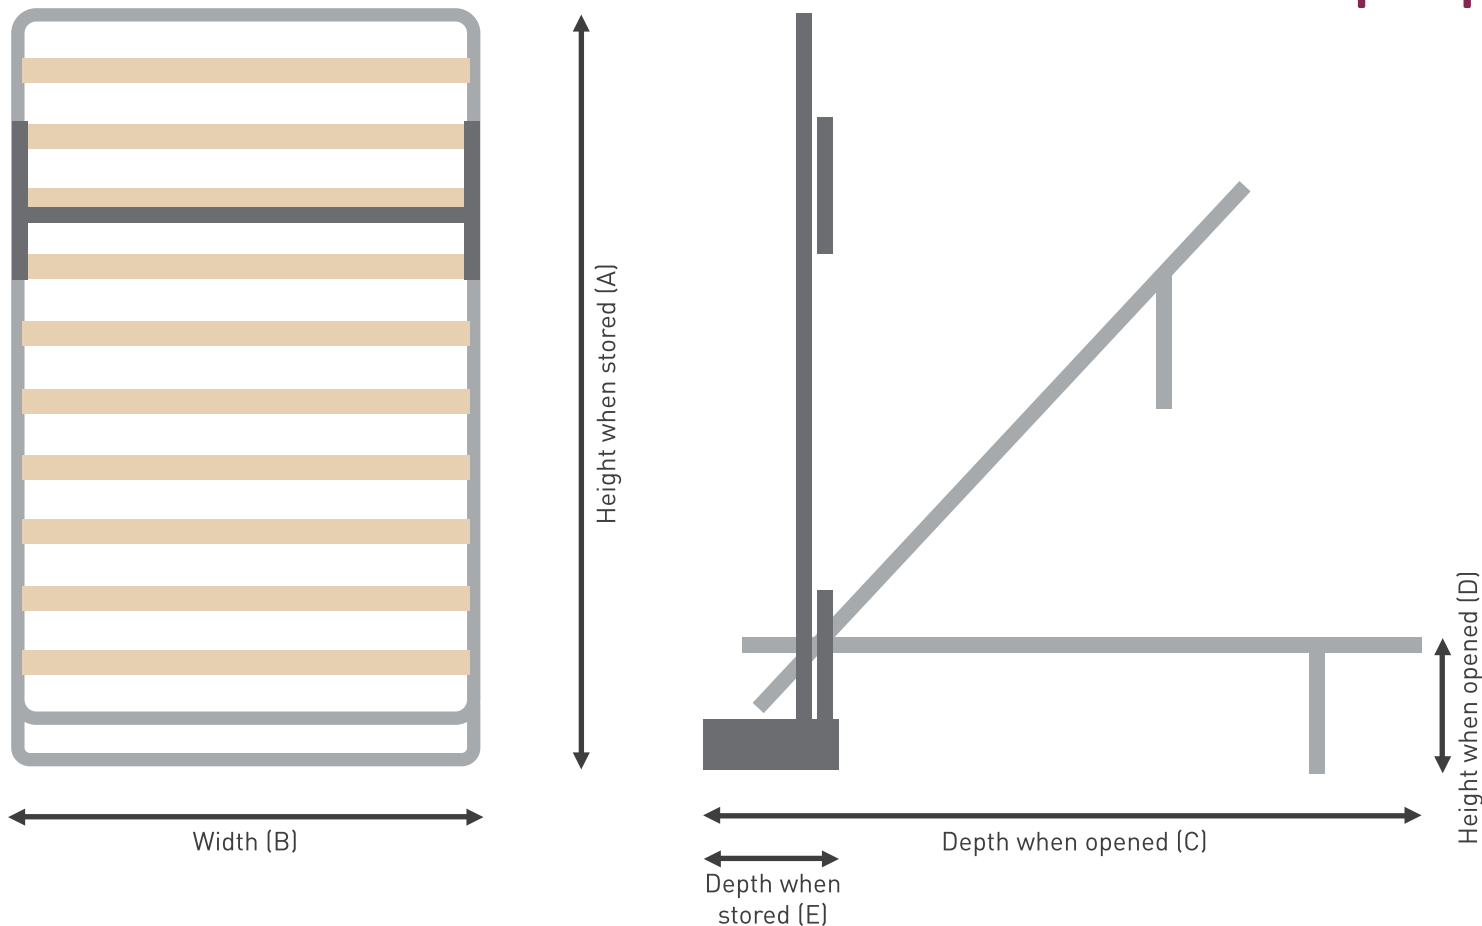

hideaway.beds

@hideawaybeds

Tel: 01752 511111

Email: info@wallbeds.co.uk

www.wallbeds.co.uk

Unit 1, Bluewater Estate, Bell Close
Plympton, Plymouth, Devon PL7 4JH

NEXT BED™ SPECIFICATIONS

	3' (90 X 190CM) SINGLE	4'6" (140 X 190CM) DOUBLE	5' (150 X 200CM) KING
NEXT BED™	A = 203cm	A = 203cm	A = 213cm
	B = 91cm	B = 138cm	B = 151cm
	C = 202cm	C = 202cm	C = 212cm
	D = 35cm	D = 35cm	D = 35cm
	E = 32cm	E = 32cm	E = 32cm